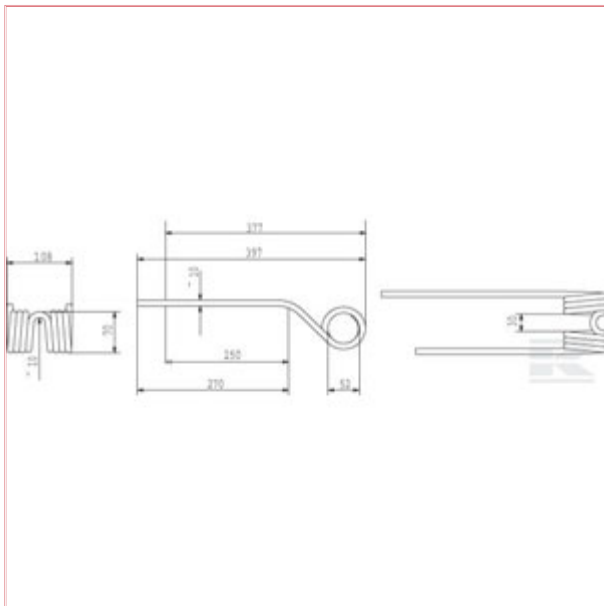

Rotary Tine L/H CW Stoll

Part No: 0673743KR

Price: £7.14 (exc VAT) | £8.57 (inc VAT)

Specifications

Designed for: Z 550A / Z 455 Hydro / 555 Hydro / 665 Hydro / Z 905 pro-A / Z 905 Pro D / Z 585 Pro / 685 Pro / 765 Pro
Length: 395 mm
Width: 105 mm
Thickness: 9 mm
Inner Curl Diameter: 50 mm