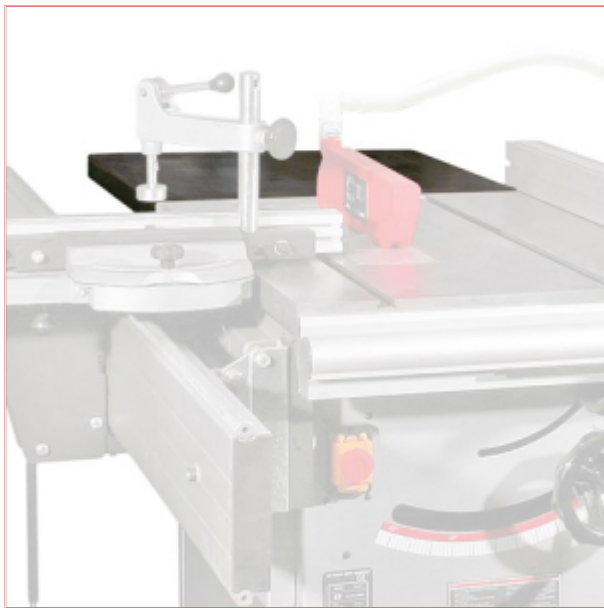

01448 Rear Extension Table for 01446

Part No: 01448

Price: £126.00 (exc VAT) | £151.20 (inc VAT)

Specifications

01448 Rear Extension Table for 01446

Rear Extension Table

Fits 01446 Table Saw

Increases Width from 600 - 1500mm